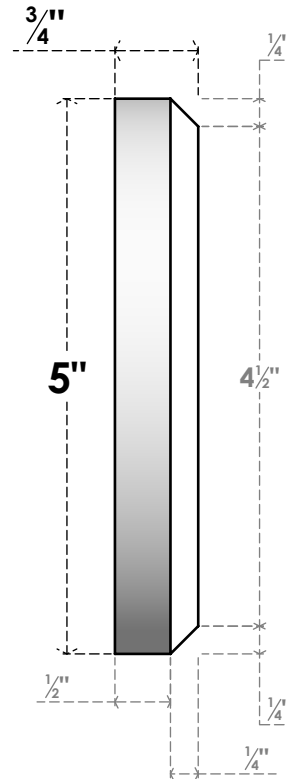

ROSP050X050X075GRY13

5"W X 5"H X 3/4"P STANDARD GRAYSON SPIRAL ROSETTE WITH BEVELED EDGE, ARCHITECTURAL GRADE PVC

FRONT

SIDE

EKENA MILLWORK
2300 WEST MAIN ST.
CLARKSVILLE, TX 75426
TOLL FREE: 866-607-0453
WWW.EKENAMILLWORK.COM

NOTES

1. INSTALLATION TO BE COMPLETED IN ACCORDANCE WITH MANUFACTURER'S SPECIFICATIONS.
2. DRAWING MAY NOT BE TO SCALE
3. THIS DRAWING IS INTENDED FOR DESIGN AND PLANNING PURPOSES ONLY.
4. ALL INFORMATION CONTAINED HEREIN WAS CURRENT AT THE TIME OF DEVELOPMENT BUT MUST BE REVIEWED AND APPROVED BY THE PRODUCT MANUFACTURER TO BE CONSIDERED ACCURATE.
5. ARCHITECTURAL GRADE PVC PRODUCTS ARE MADE FROM EXPANDED CELLULAR PVC AND COME NATURALLY WHITE BUT MAY BE PAINTED