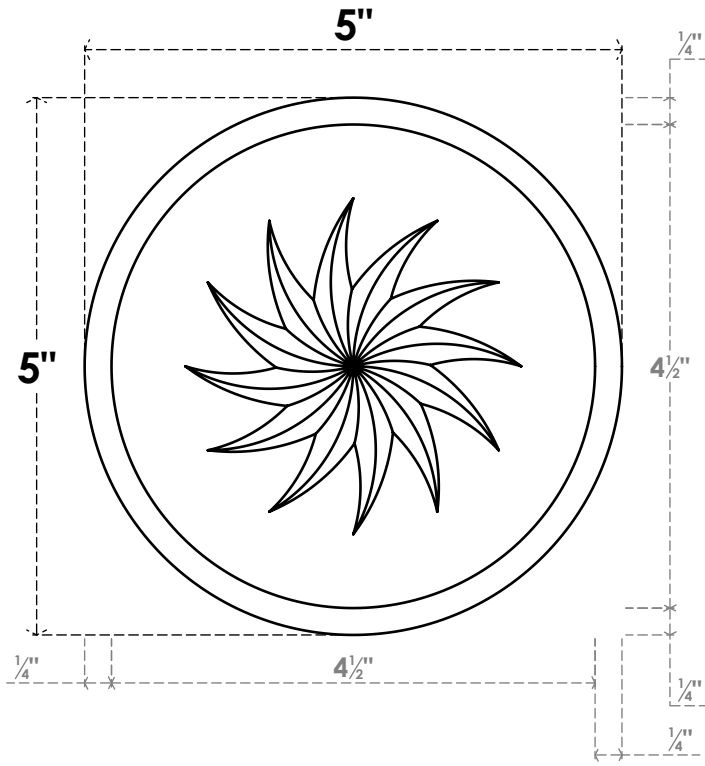

ROSP050X050X075GRY13

5"W X 5"H X 3/4"P STANDARD GRAYSON SPIRAL ROSETTE WITH BEVELED EDGE, ARCHITECTURAL GRADE PVC

FRONT

SIDE

EKENA MILLWORK
2300 WEST MAIN ST.
CLARKSVILLE, TX 75426
TOLL FREE: 866-607-0453
WWW.EKENAMILLWORK.COM